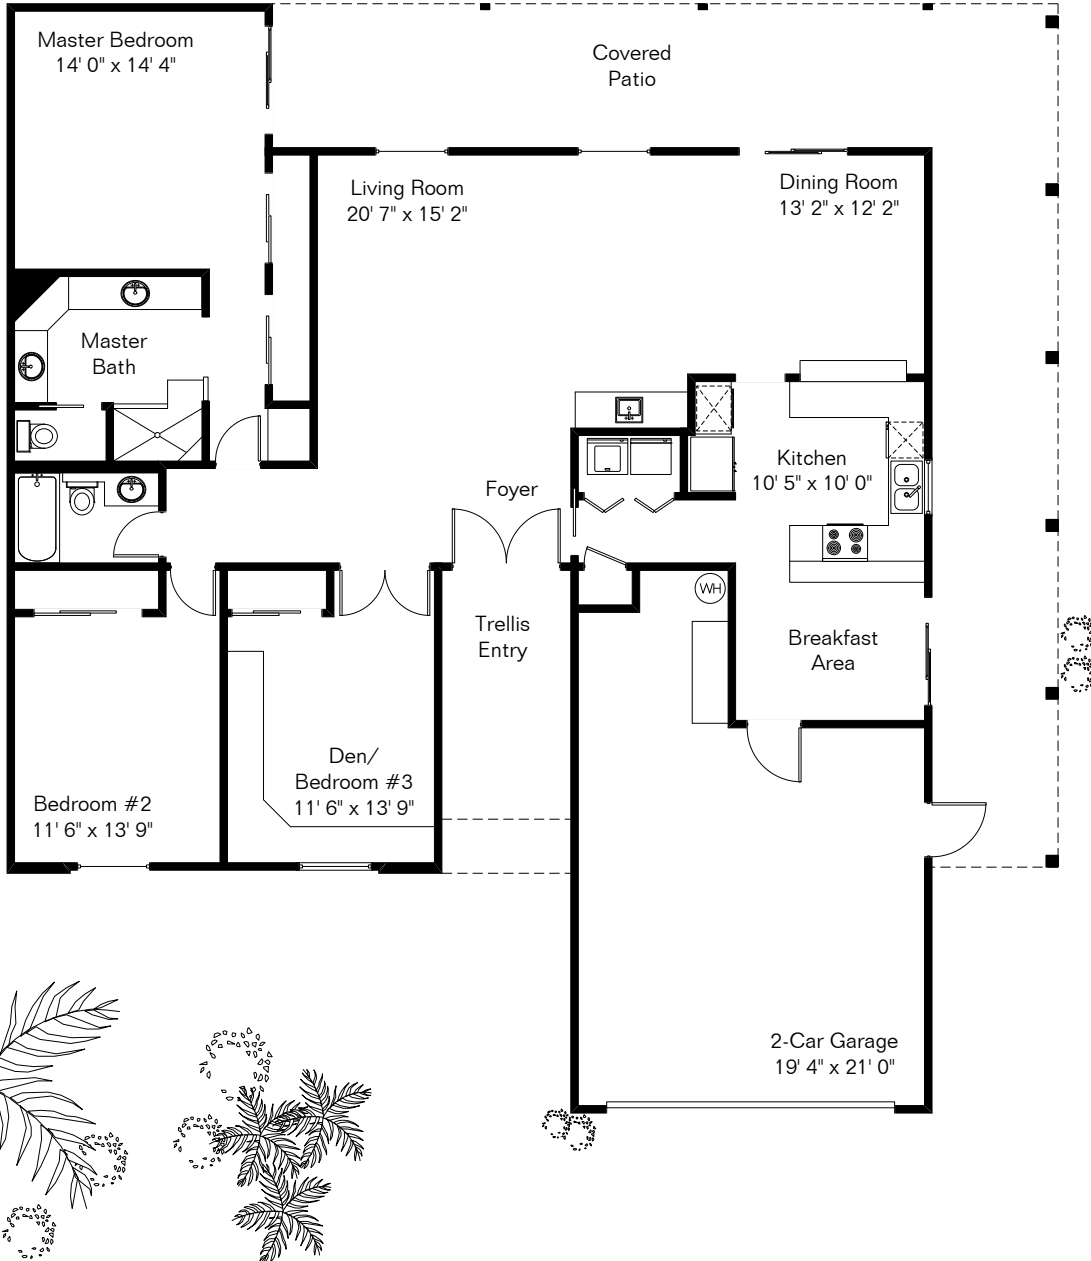

The square footages and room size information are deemed to be reliable but are not guaranteed and should be independently verified.

# 26418 S Brentwood Dr

Pool Area

Site Visit April 2009

Living Area 1,838 Sq Ft  
Garage 498 Sq Ft

Copyright 2009 Floor Plans First! LLC  
All Rights Reserved.

[www.FloorPlansFirst.com](http://www.FloorPlansFirst.com)